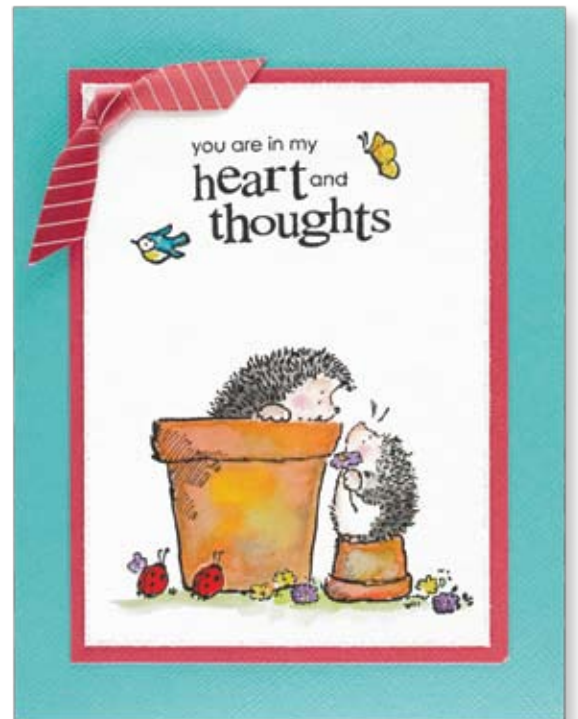

3976K
acrobat

3974K
...your birthday

Stamps used
3973J (above)
3935K (pg 3)

3975K
good game...

Stamps used
3974K (left)
3942F (pg 4)

30-021 garden friends 60% actual size

30-020 hugs! 60% actual size

30-023 thinking of you 60% actual size

30-022 toadily 60% actual size

30-025 sentiments 60% actual size

Also used 3956K (pg 9)

30-024 enjoy 60% actual size

PENNY BLACK
ZOOPHABET
 "T for Transparent"

PENNY BLACK
ZOOPHABET
 "T for Transparent"

30-015 zoophabet (both sides included) 60% actual size