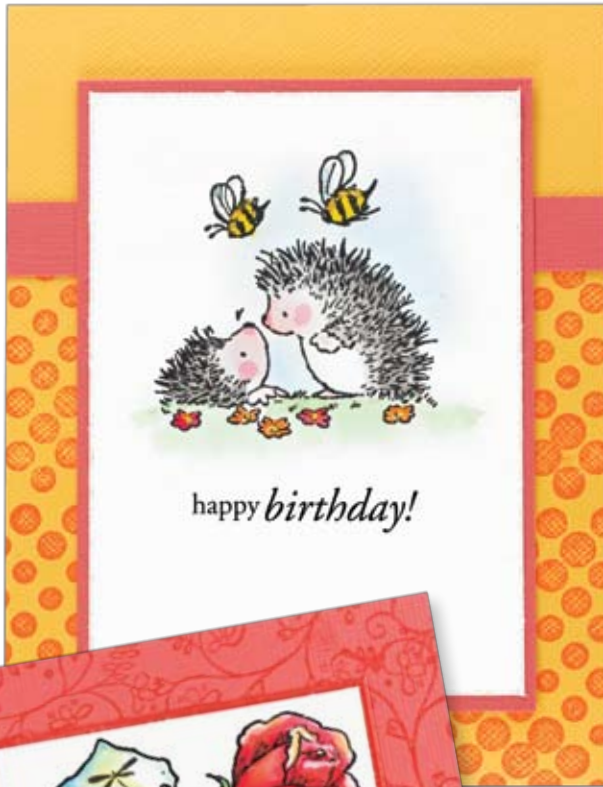

1754H
in a nutshell

enjoy...

Stamps used
1719K (below)
30-014 (pg 19)

1719K
nap time!!
75% actual size

1758F
garden buggy

1724F
bee happy!

Stamps used
3860J (pg 30)
30-013 (pg 18)
2360F (opposite)

1648K
long stem cuties
75% actual size