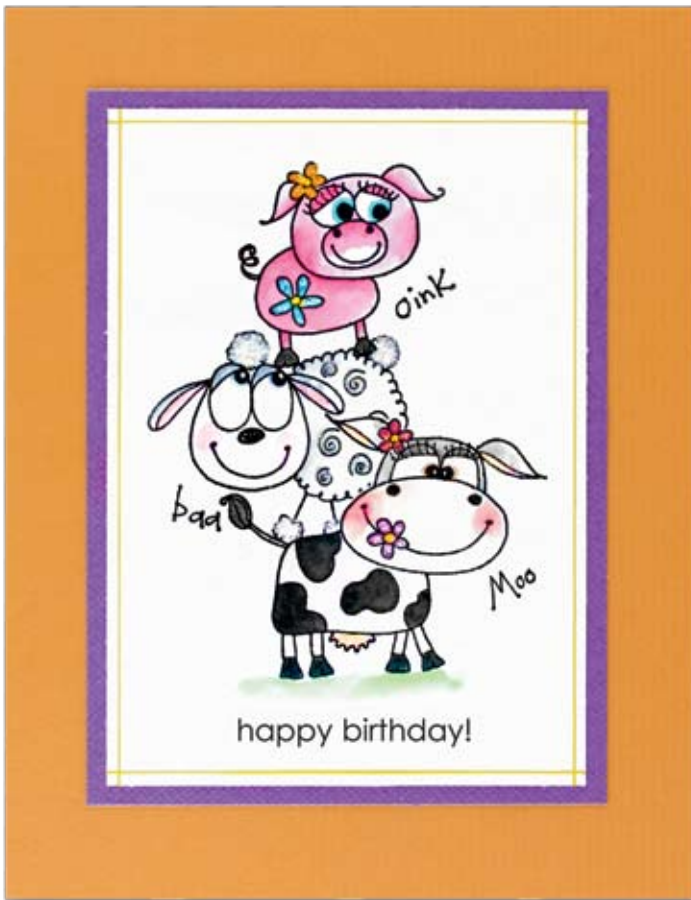

3955K
on the ball

Stamps used 3957K (below) 30-025 (pg 16)

3957K
fairydust

3956K
jet setter

Stamps used 3958F, 3960F & 3961D (below) 30-025 (pg 16)

3962K
safari friends

3958F
moo

3959F
sunrise!