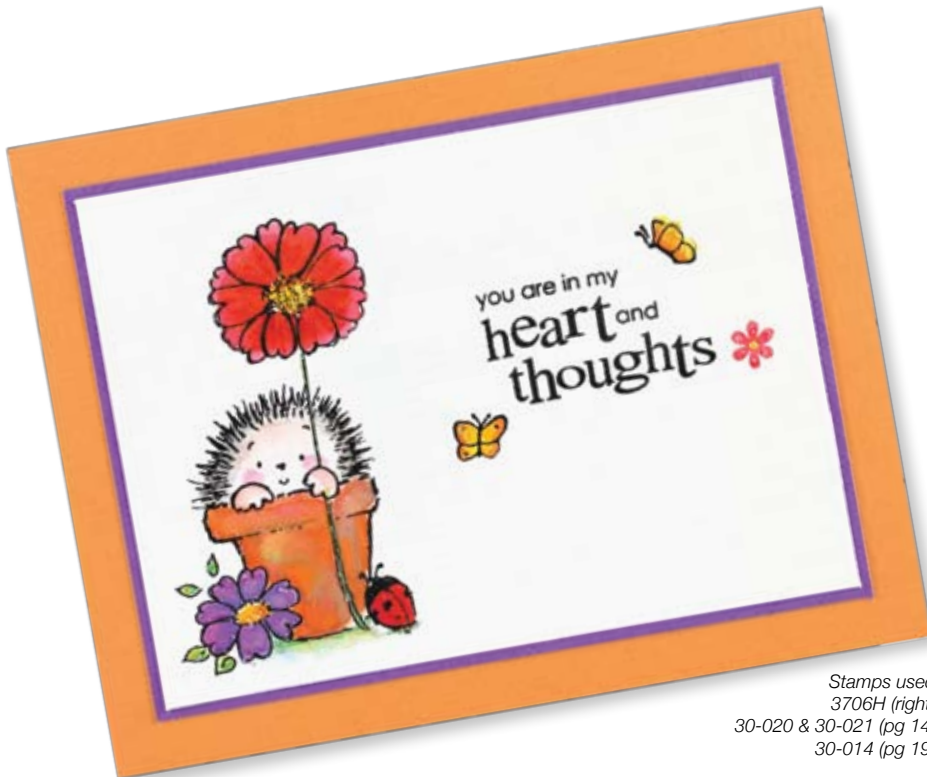

2623L
a great surprise!
75% actual size

Stamps used
3706H (right)
30-020 & 30-021 (pg 14)
30-014 (pg 19)